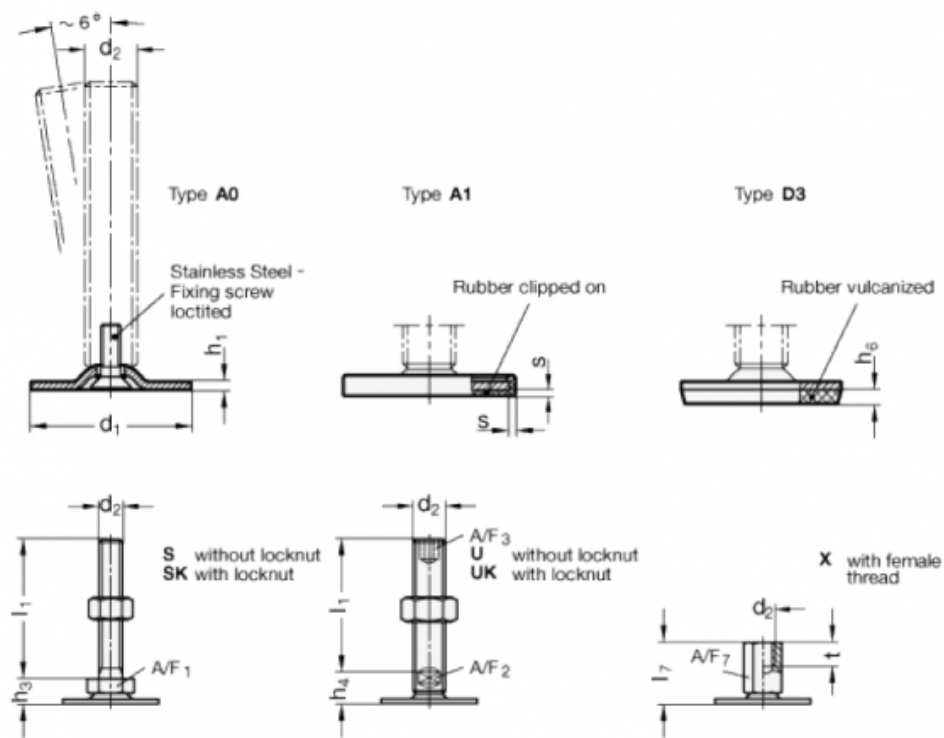

Data Sheet

Article number: 204040M1050A0SK
 Description: E+G levelling foot
 GN 40-40-M10-50-A0-SK
 Note: SK With nut, External hexagon at the bottom

Measures

- A/F1 = 17
- d1 = 40
- d2 = M10
- h1 = 2
- h3 = 11
- h6 =
- l1 = 50
- s =